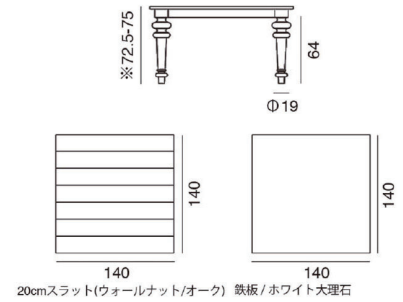

## Table GRAY 32

Size	W1400*D1400 *H725-750						
Price	スラット(突板)	LG	CR	PIETRA	MARMO	AL	(Legs)
		¥569,000	¥512,000	¥721,000	¥744,000	¥445,000	
	大理石	¥585,000	¥528,000	¥736,000	¥759,000	¥460,000	
	鉄	¥554,000	¥497,000	¥705,000	¥728,000	¥425,000	
(Top)							

## Table GRAY 33

Size	W2400*D1000 *H725-750						
Price	スラット(突板)	LG	CR	PIETRA	MARMO	AL	(Legs)
		¥601,000	¥545,000	¥753,000	¥776,000	¥480,000	
	スレート	¥695,000	¥638,000	¥846,000	¥869,000	¥585,000	
	大理石	¥628,000	¥571,000	¥779,000	¥802,000	¥510,000	
	コンクリート	¥689,000	¥632,000	¥841,000	¥864,000	¥580,000	
鉄	¥676,000	¥619,000	¥827,000	¥850,000	¥565,000		
(Top)							