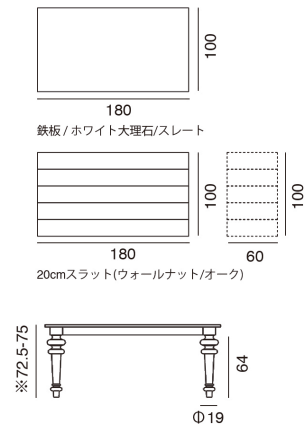

## Table GRAY 32

Size	W1400*D1400 *H725-750						
Price	スラット(突板)	LG	CR	PIETRA	MARMO	AL	(Legs)
		¥569,000	¥512,000	¥721,000	¥744,000	¥445,000	
	大理石	¥585,000	¥528,000	¥736,000	¥759,000	¥460,000	
	鉄	¥554,000	¥497,000	¥705,000	¥728,000	¥425,000	
(Top)							

## Table GRAY 33

Size	W2400*D1000 *H725-750						
Price	スラット(突板)	LG	CR	PIETRA	MARMO	AL	(Legs)
		¥601,000	¥545,000	¥753,000	¥776,000	¥480,000	
	スレート	¥695,000	¥638,000	¥846,000	¥869,000	¥585,000	
	大理石	¥628,000	¥571,000	¥779,000	¥802,000	¥510,000	
	コンクリート	¥689,000	¥632,000	¥841,000	¥864,000	¥580,000	
鉄	¥676,000	¥619,000	¥827,000	¥850,000	¥565,000		
(Top)							

## Table GRAY 34

Size	W1800*D1000 *H725-750						
Price	スラット(突板)	LG	CR	PIETRA	MARMO	AL	(Legs)
		¥547,000	¥490,000	¥698,000	¥721,000	¥420,000	
	エクステンション	¥641,000	¥584,000	¥792,000	¥815,000	¥524,000	
	スレート	¥609,000	¥553,000	¥761,000	¥784,000	¥500,000	
	大理石	¥575,000	¥518,000	¥726,000	¥749,000	¥450,000	
	コンクリート	¥664,000	¥607,000	¥815,000	¥838,000	¥492,000	
	鉄	¥560,000	¥503,000	¥711,000	¥734,000	¥432,000	
(Top)							