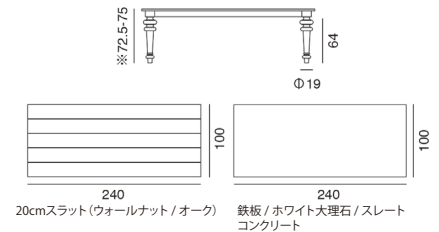

## Table GRAY 32

Size	W1400*D1400 *H725-750						
Price	スラット(突板)	LG	CR	PIETRA	MARMO	AL	(Legs)
		¥569,000	¥512,000	¥721,000	¥744,000	¥445,000	
	大理石	¥585,000	¥528,000	¥736,000	¥759,000	¥460,000	
	鉄	¥554,000	¥497,000	¥705,000	¥728,000	¥425,000	
(Top)							

## Table GRAY 33

Size	W2400*D1000 *H725-750						
Price	スラット(突板)	LG	CR	PIETRA	MARMO	AL	(Legs)
		¥601,000	¥545,000	¥753,000	¥776,000	¥480,000	
	スレート	¥695,000	¥638,000	¥846,000	¥869,000	¥585,000	
	大理石	¥628,000	¥571,000	¥779,000	¥802,000	¥510,000	
	コンクリート	¥689,000	¥632,000	¥841,000	¥864,000	¥580,000	
鉄	¥676,000	¥619,000	¥827,000	¥850,000	¥565,000		
(Top)							